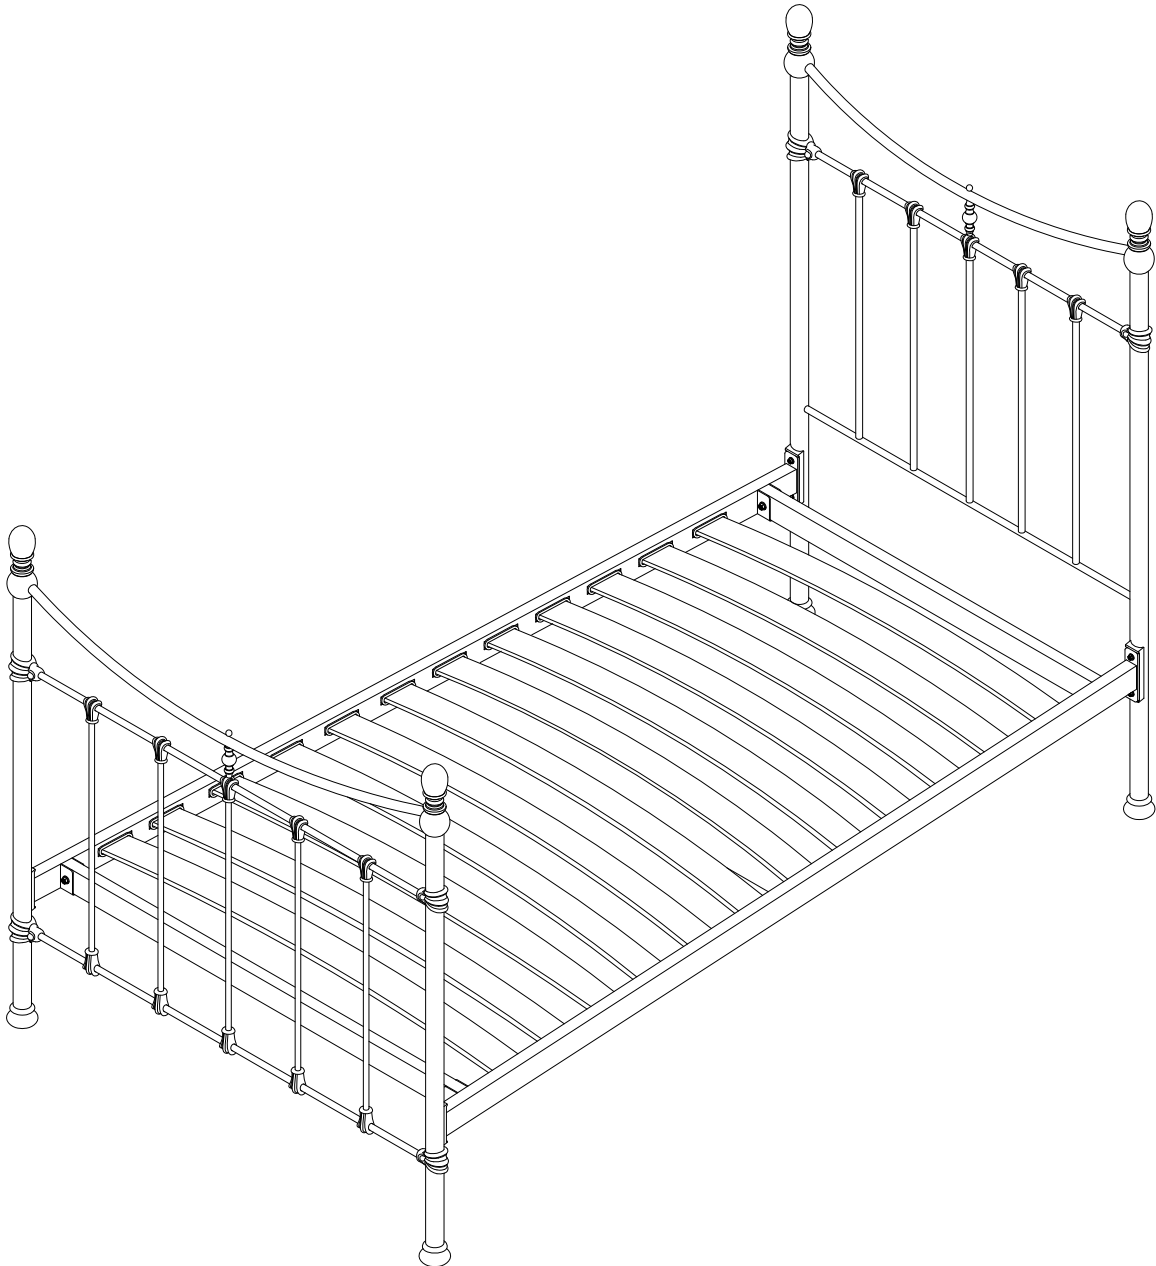

EDWARDIAN II 90cm BED

ASSEMBLY INSTRUCTIONS

Sevent
FURNISHINGS

CARE INSTRUCTIONS

- Wipe clean using a soft damp cloth followed by a dry cloth.
- Do not use abrasives or cleaning products which may contain ammonia or solvents.
- Take care when handling or moving the furniture. Careless handling can damage furniture, try to lift rather than drag.