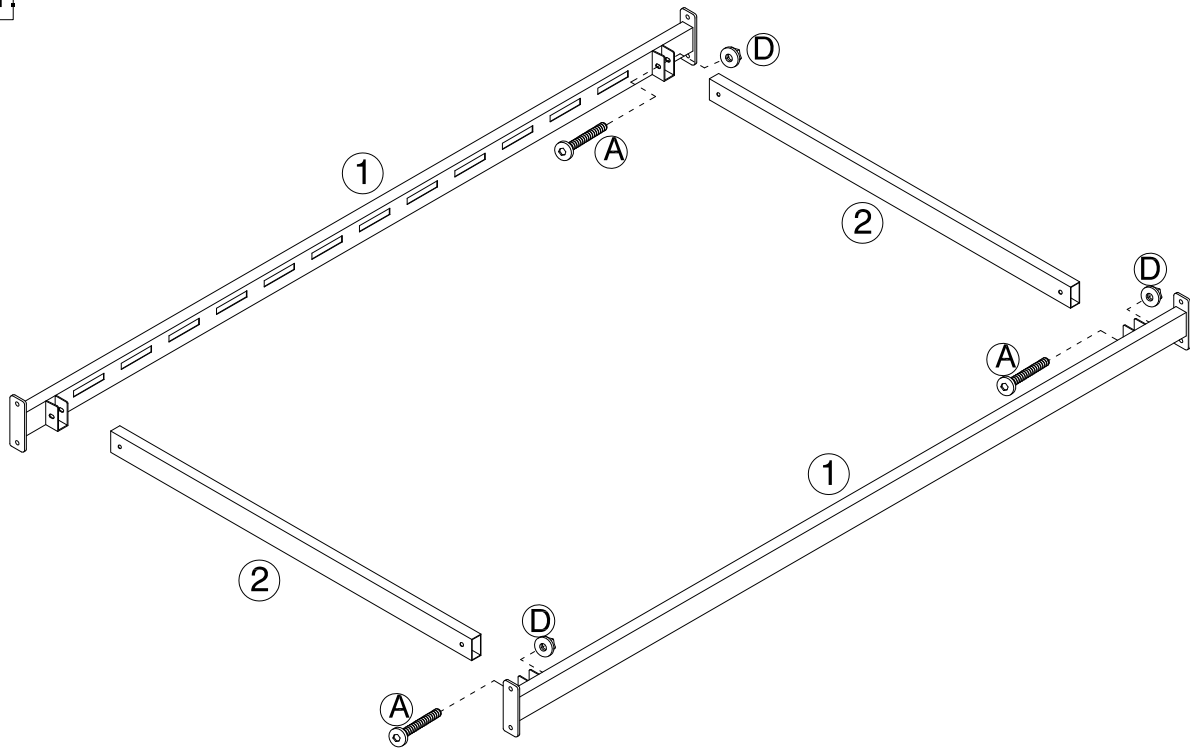

EDWARDIAN II 90cm BED

ASSEMBLY INSTRUCTIONS

Sevent
FURNISHINGS

CARE INSTRUCTIONS

- Wipe clean using a soft damp cloth followed by a dry cloth.
- Do not use abrasives or cleaning products which may contain ammonia or solvents.
- Take care when handling or moving the furniture. Careless handling can damage furniture, try to lift rather than drag.

PARTS LIST

HARDWARE LIST

STEP1.

STEP2.

STEP 3.

STEP 4.

STEP 5.