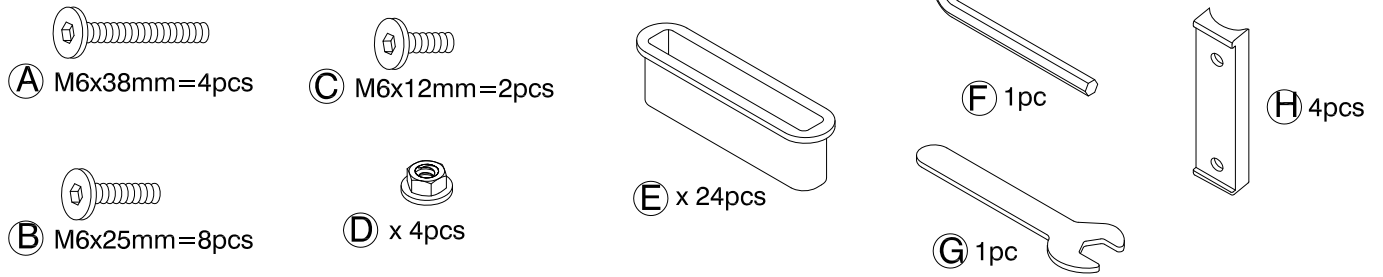

EDWARDIAN II 90cm BED

ASSEMBLY INSTRUCTIONS

Sevent
FURNISHINGS

CARE INSTRUCTIONS

- Wipe clean using a soft damp cloth followed by a dry cloth.
- Do not use abrasives or cleaning products which may contain ammonia or solvents.
- Take care when handling or moving the furniture. Careless handling can damage furniture, try to lift rather than drag.

PARTS LIST

HARDWARE LIST

STEP1.

STEP2.

STEP 3.

STEP 4.

STEP 5.