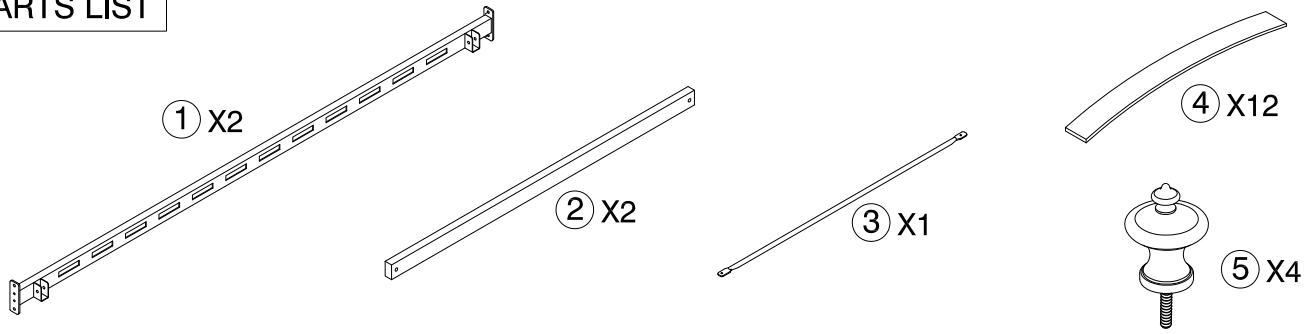

PARTS LIST

HARDWARE LIST

STEP1.

STEP2.