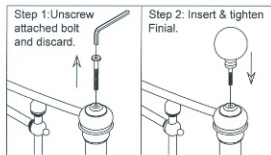

BENTLEY DESIGNS

CODE NO:M1102B - 135 ISABELLE 135 CM BEDSTEAD ANTIQUE NICKEL

CODE NO:M1102B - 150 ISABELLE 150 CM BEDSTEAD ANTIQUE NICKEL

CARE OF YOUR BEDSTEAD

Your plated bedstead is easy to keep clean by using a soft dry duster in the normal way. For stubborn stains, use a soft damp cloth and then revert to the soft dry duster. PLEASE NOTE, POLISHING MATERIALS AND SOLVENTS SHOULD NOT BE USED AS THEY DISSOLVE THE PROTECTING LACQUER AND ALLOW OXIDATION OF THE GENUINE BASE MATERIAL. We cannot accept responsibility for any damage caused due to misuse of this product.