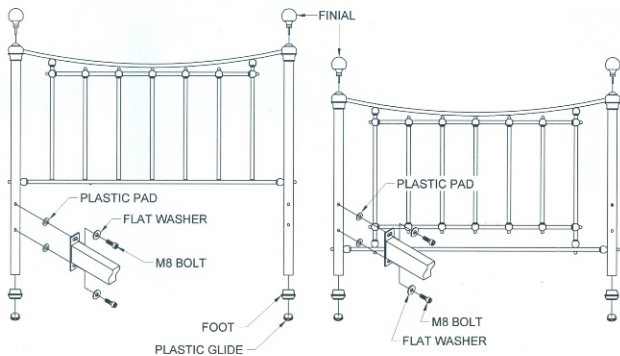

BENTLEY DESIGNS

CODE NO:M1102B - 135 ISABELLE 135 CM BEDSTEAD ANTIQUE NICKEL

CODE NO:M1102B - 150 ISABELLE 150 CM BEDSTEAD ANTIQUE NICKEL

CARE OF YOUR BEDSTEAD

Your plated bedstead is easy to keep clean by using a soft dry duster in the normal way. For stubborn stains, use a soft damp cloth and then revert to the soft dry duster. PLEASE NOTE, POLISHING MATERIALS AND SOLVENTS SHOULD NOT BE USED AS THEY DISSOLVE THE PROTECTING LACQUER AND ALLOW OXIDATION OF THE GENUINE BASE MATERIAL. We cannot accept responsibility for any damage caused due to misuse of this product.

⑧ 4 m/m ALLEN WRENCH 1PC