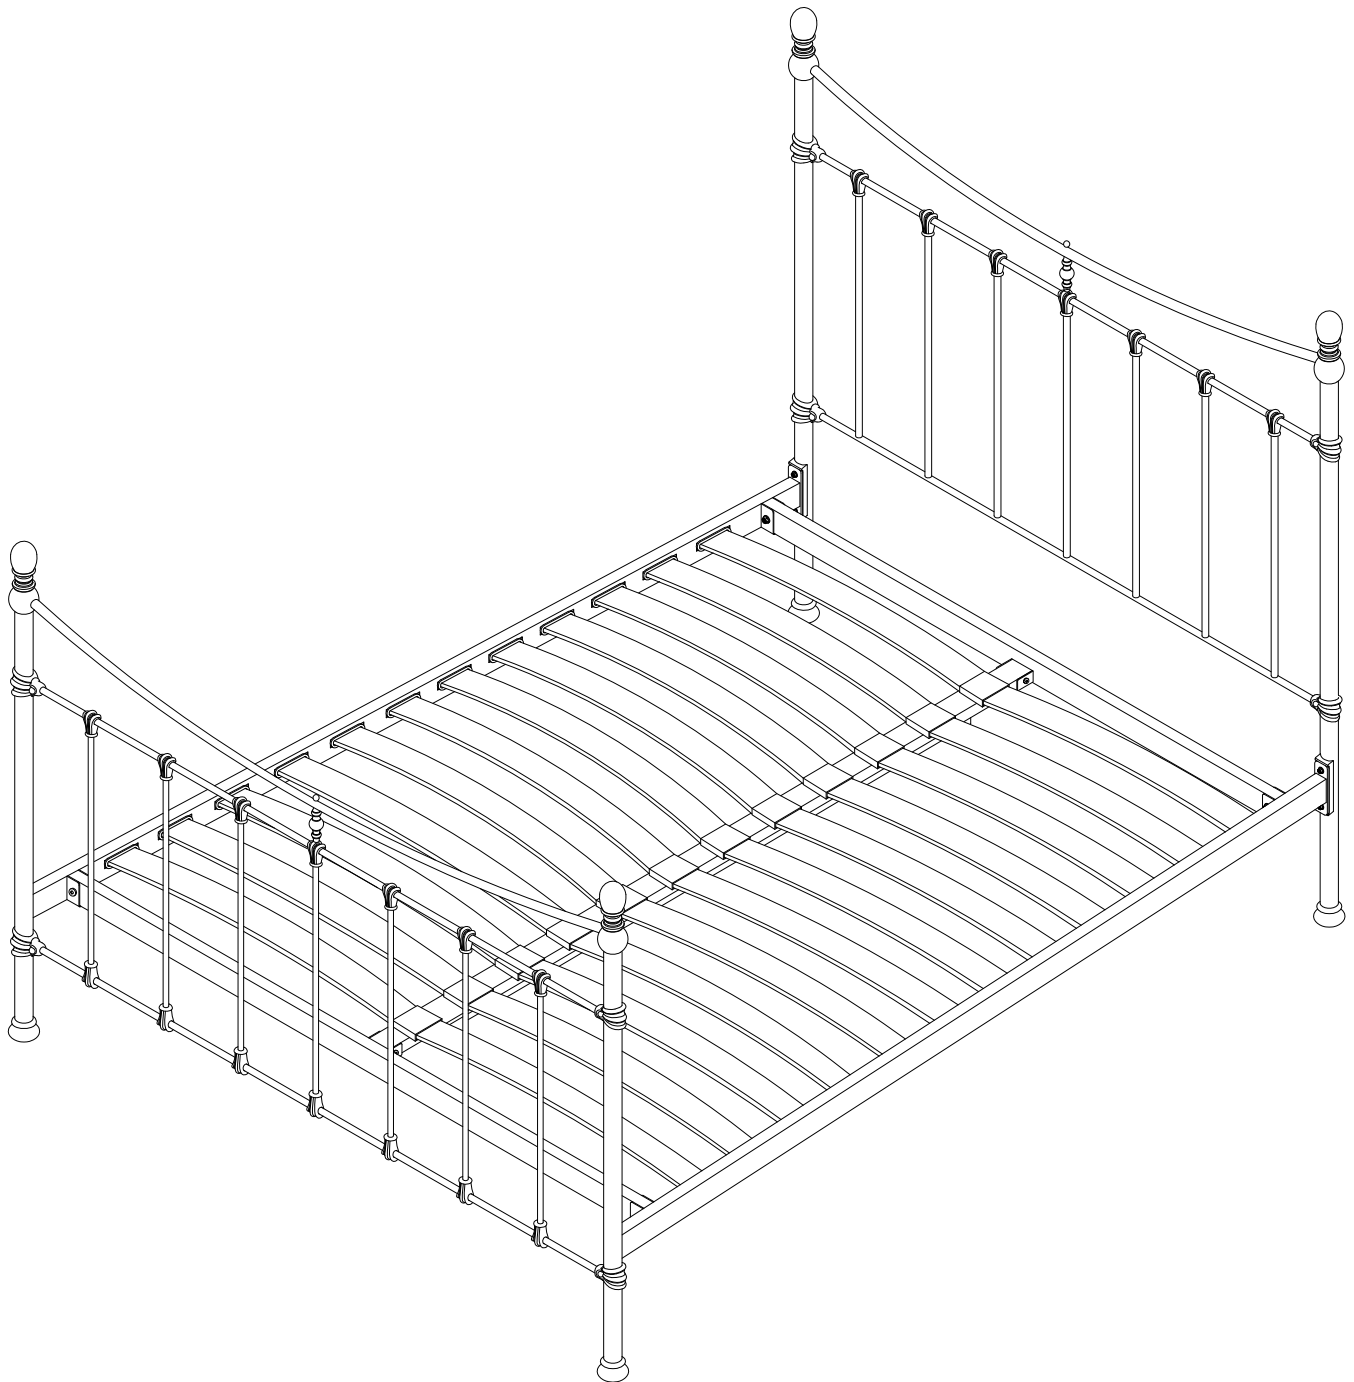

EDWARDIAN II 135cm to 180cm BED

ASSEMBLY INSTRUCTIONS

Serene
FURNISHINGS

CARE INSTRUCTIONS

- Wipe clean using a soft damp cloth followed by a dry cloth.
- Do not use abrasives or cleaning products which may contain ammonia or solvents.
- Take care when handling or moving the furniture. Careless handling can damage furniture, try to lift rather than drag.