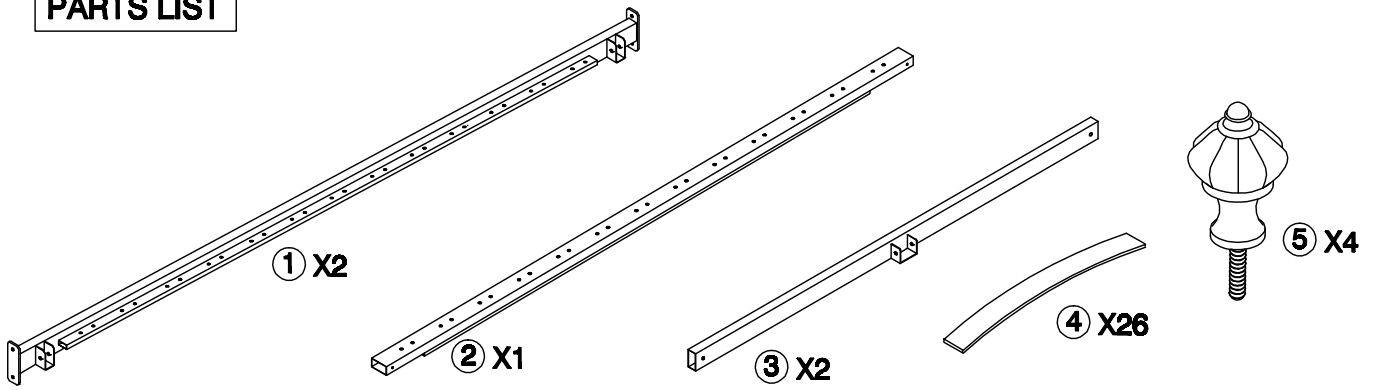

PARTS LIST

HARDWARE LIST

STEP1.