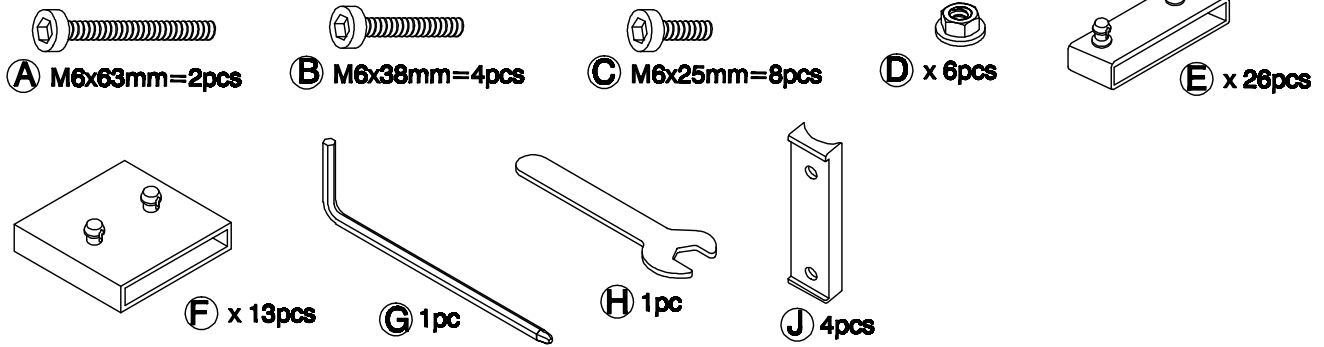

HARDWARE LIST