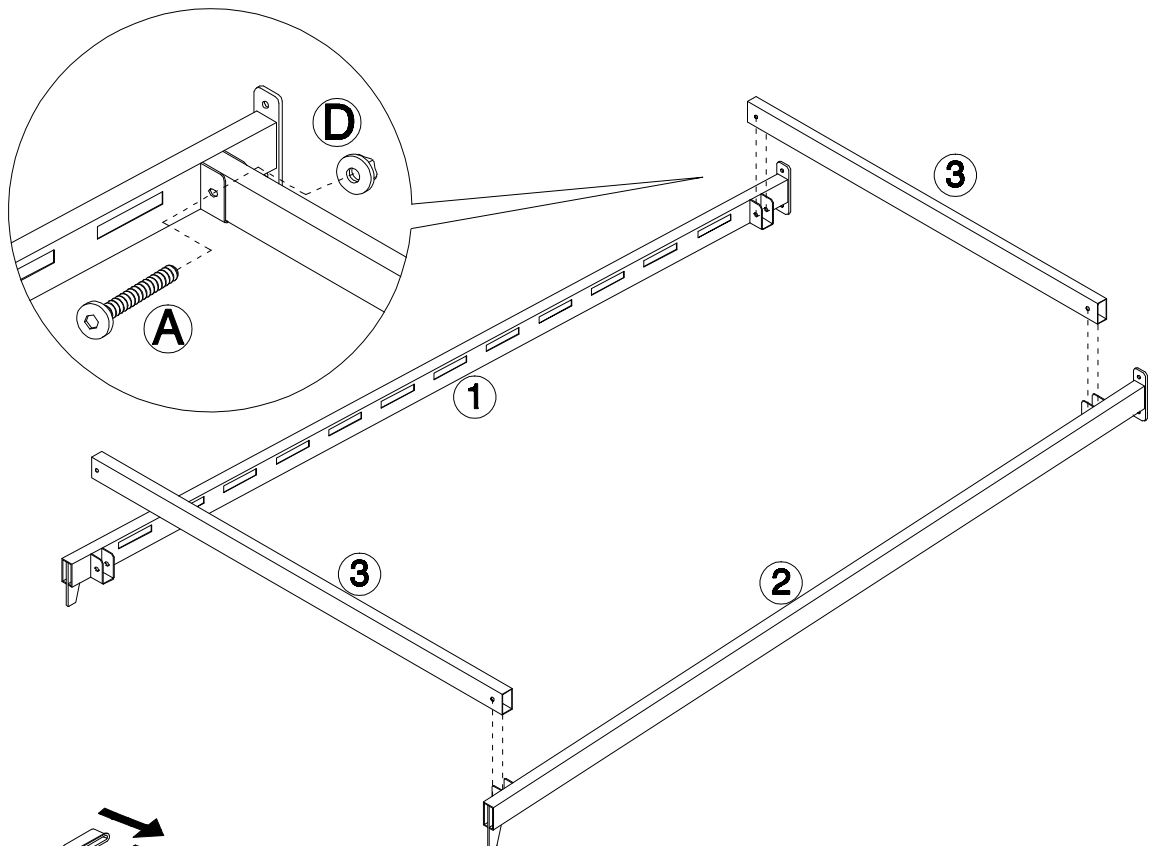

ZEUS 90cm BED

ASSEMBLY INSTRUCTIONS

Sereni
FURNISHINGS

CARE INSTRUCTIONS

- Wipe clean using a soft damp cloth followed by a dry cloth.
- Do not use abrasives or cleaning products which may contain ammonia or solvents.
- Take care when handling or moving the furniture. Careless handling can damage furniture, try to lift rather than drag.

PARTS LIST

HARDWARE LIST

STEP1.

STEP2.

STEP3.

STEP4.

STEP 5.