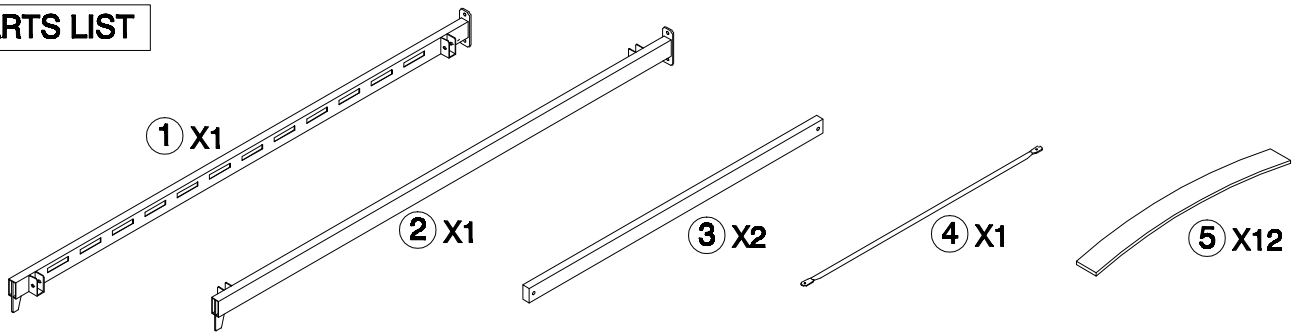

PARTS LIST

HARDWARE LIST

STEP1.

STEP2.