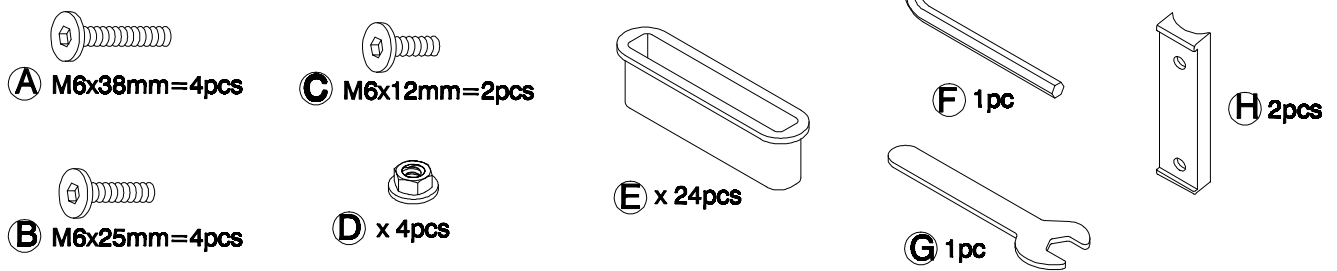

ZEUS 90cm BED

ASSEMBLY INSTRUCTIONS

Sereni
FURNISHINGS

CARE INSTRUCTIONS

- Wipe clean using a soft damp cloth followed by a dry cloth.
- Do not use abrasives or cleaning products which may contain ammonia or solvents.
- Take care when handling or moving the furniture. Careless handling can damage furniture, try to lift rather than drag.

PARTS LIST

HARDWARE LIST

STEP1.

STEP2.

STEP3.

STEP4.

STEP 5.