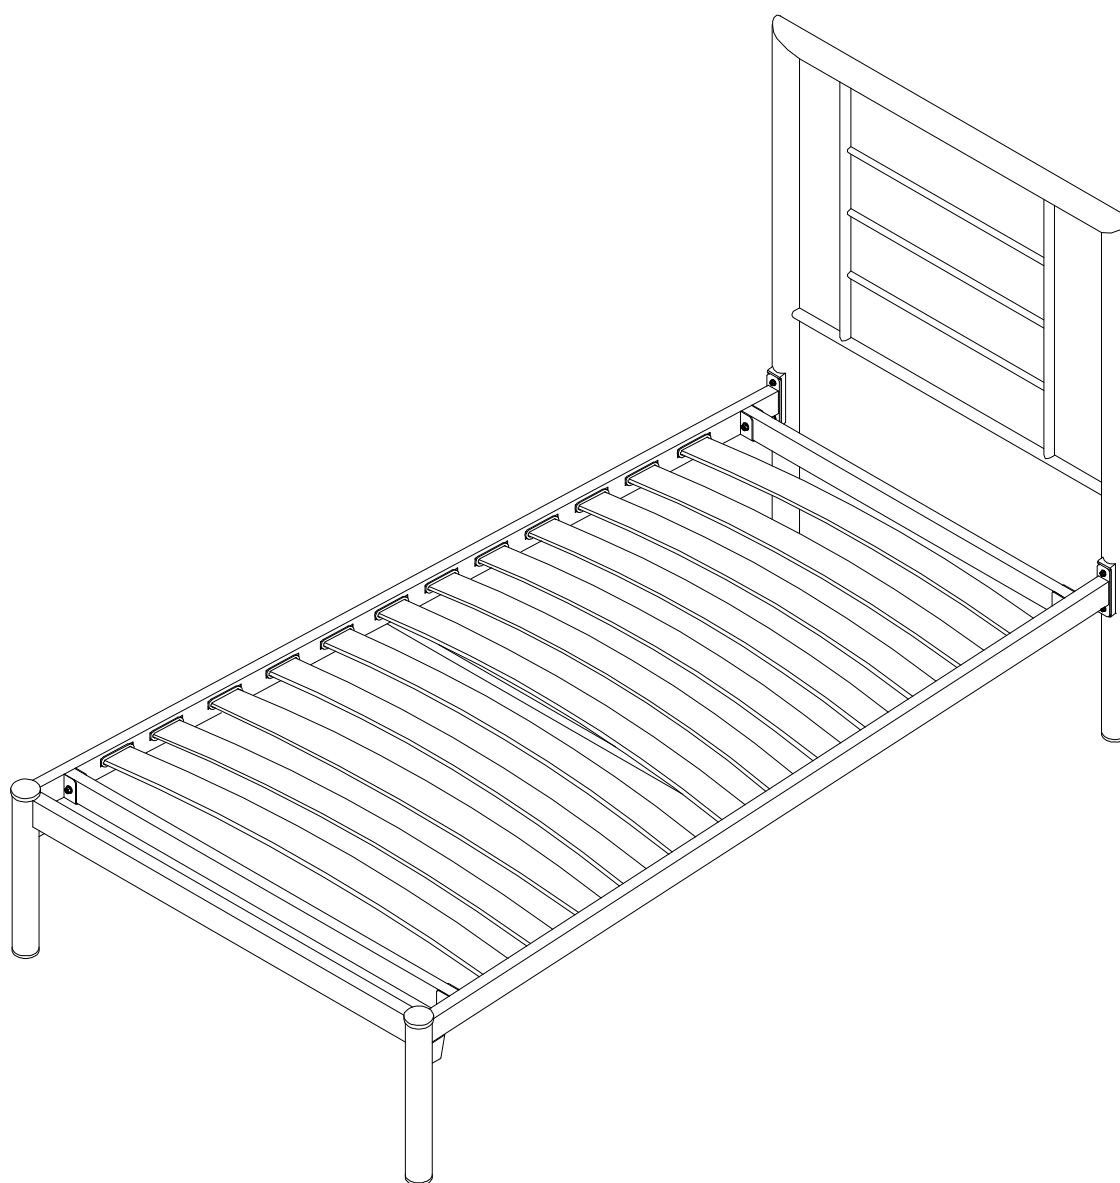

ZEUS 90cm BED

ASSEMBLY INSTRUCTIONS

Sereni
FURNISHINGS

CARE INSTRUCTIONS

- Wipe clean using a soft damp cloth followed by a dry cloth.
- Do not use abrasives or cleaning products which may contain ammonia or solvents.
- Take care when handling or moving the furniture. Careless handling can damage furniture, try to lift rather than drag.