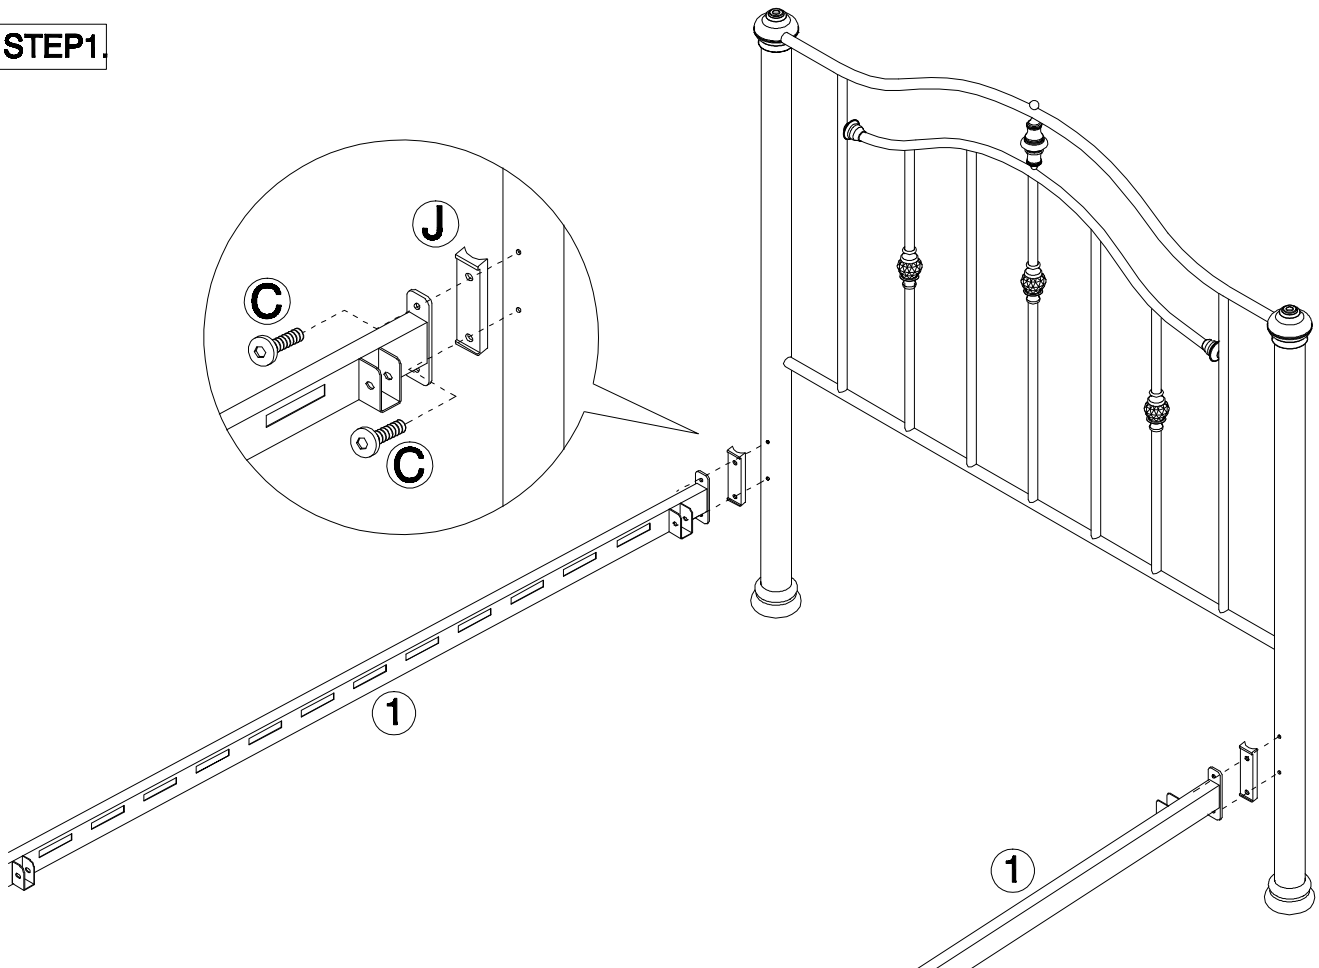

ASHLEY 120cm to 180cm BED

ASSEMBLY INSTRUCTIONS

Serenne
FURNISHINGS

CARE INSTRUCTIONS

- Wipe clean using a soft damp cloth followed by a dry cloth.
- Do not use abrasives or cleaning products which may contain ammonia or solvents.
- Take care when handling or moving the furniture. Careless handling can damage furniture, try to lift rather than drag.

PARTS LIST

HARDWARE LIST

STEP1.

STEP 2.

STEP 3.

STEP 4.

STEP 5.

STEP 6.