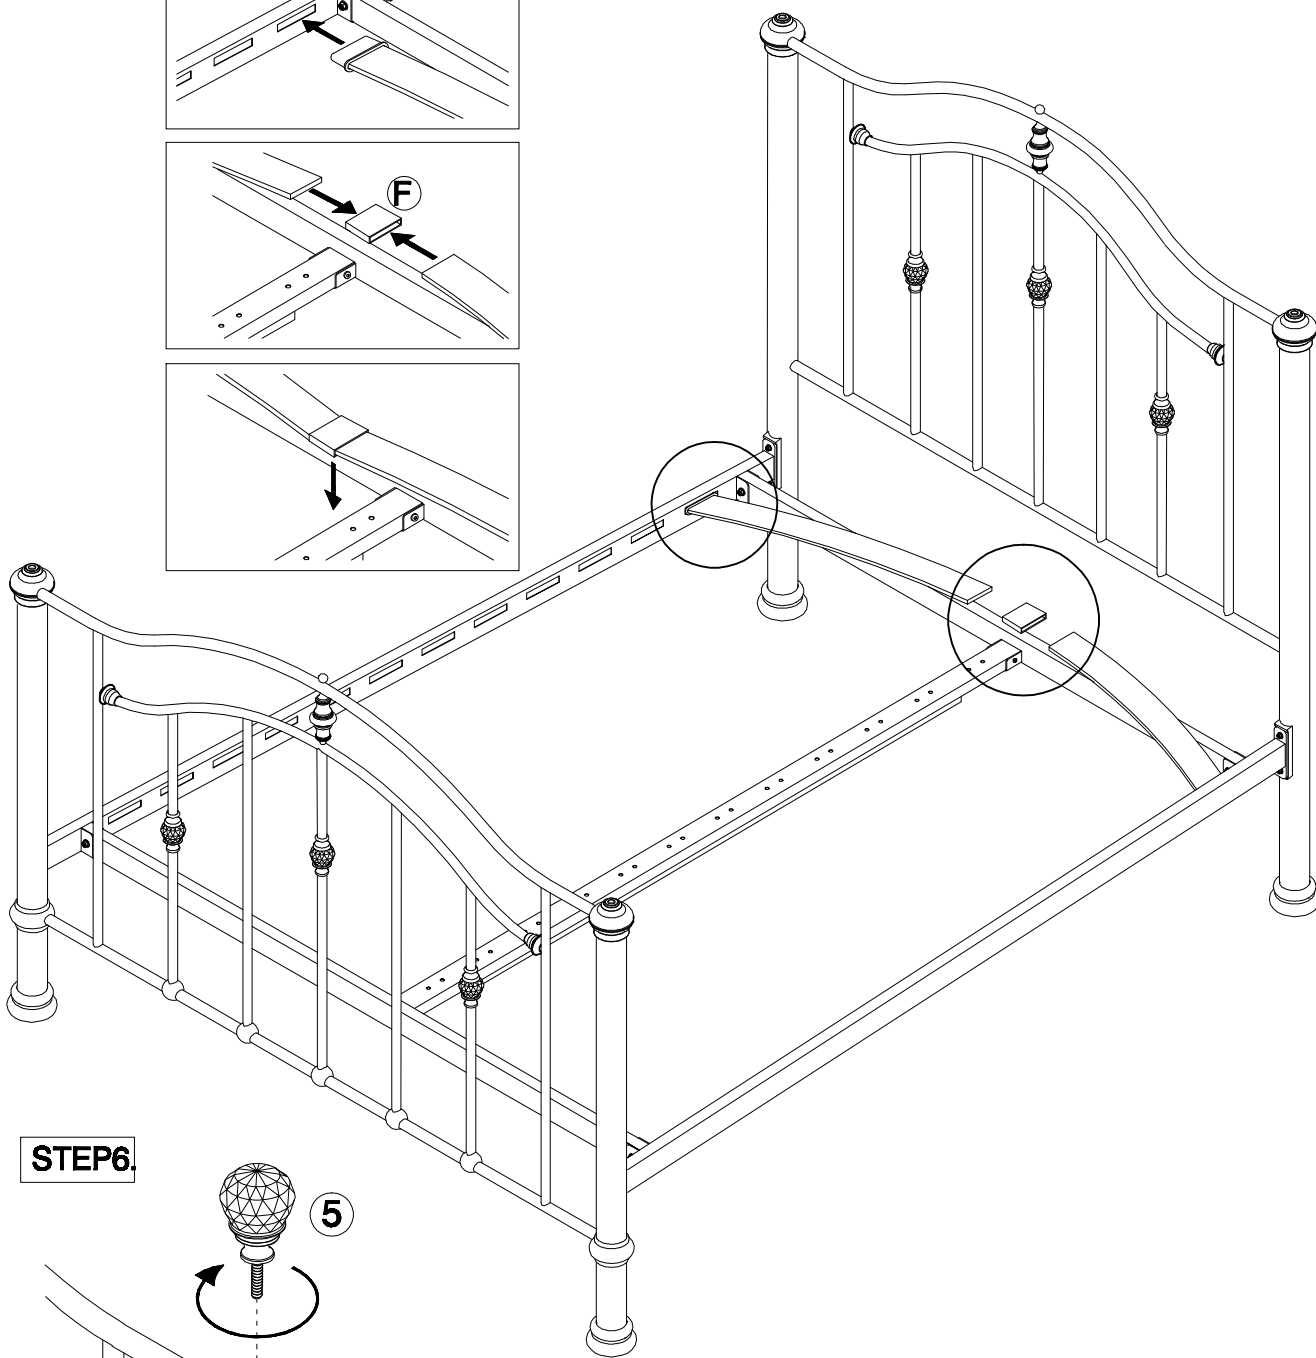

ASHLEY 120cm to 180cm BED

ASSEMBLY INSTRUCTIONS

Serenne
FURNISHINGS

CARE INSTRUCTIONS

- Wipe clean using a soft damp cloth followed by a dry cloth.
- Do not use abrasives or cleaning products which may contain ammonia or solvents.
- Take care when handling or moving the furniture. Careless handling can damage furniture, try to lift rather than drag.

PARTS LIST

HARDWARE LIST

STEP1.

STEP 2.

STEP 3.

STEP 4.

STEP 5.

STEP 6.