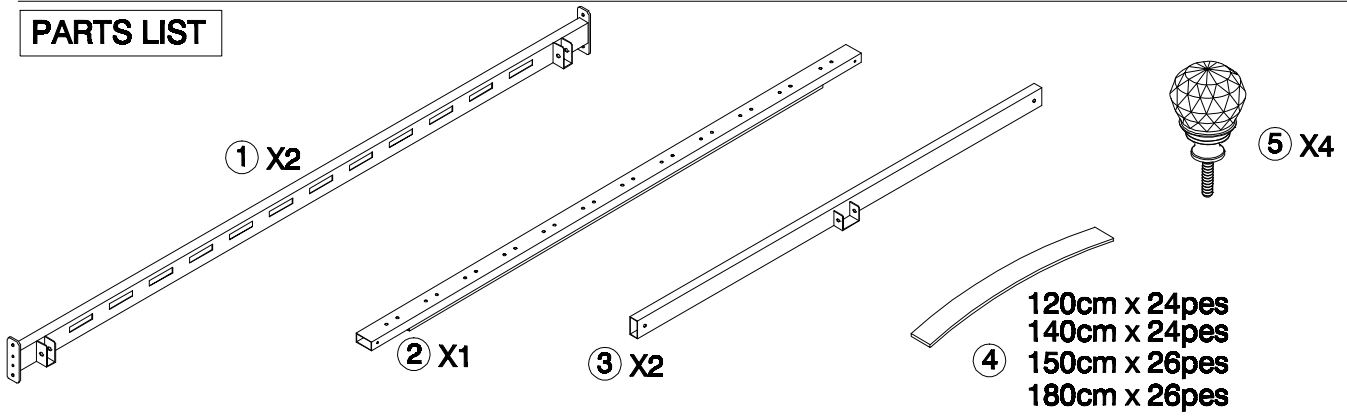

ASHLEY 120cm to 180cm BED

ASSEMBLY INSTRUCTIONS

Serenne
FURNISHINGS

CARE INSTRUCTIONS

- Wipe clean using a soft damp cloth followed by a dry cloth.
- Do not use abrasives or cleaning products which may contain ammonia or solvents.
- Take care when handling or moving the furniture. Careless handling can damage furniture, try to lift rather than drag.

PARTS LIST

HARDWARE LIST

STEP1.

STEP 2.

STEP 3.

STEP 4.

STEP 5.

STEP 6.