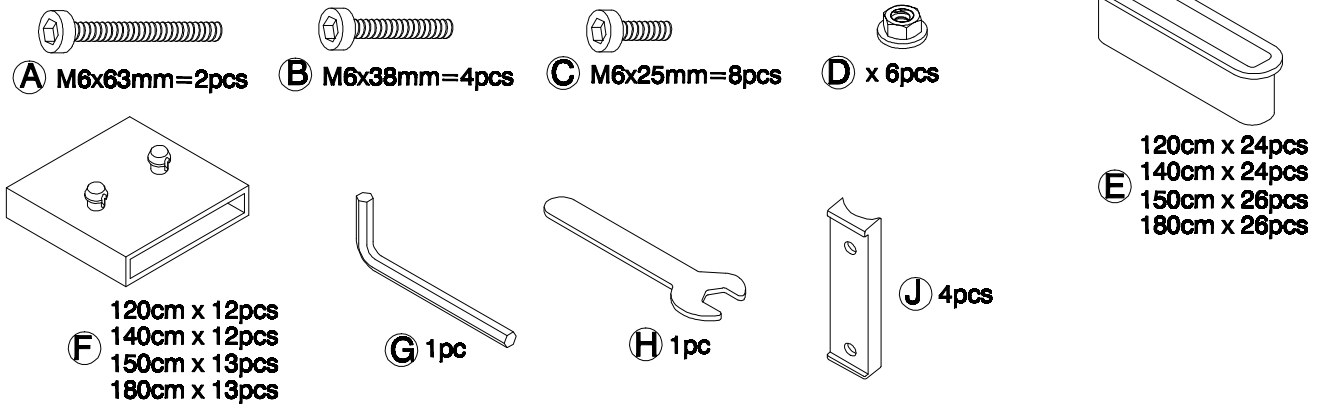

ASHLEY 120cm to 180cm BED

ASSEMBLY INSTRUCTIONS

Serenne
FURNISHINGS

CARE INSTRUCTIONS

- Wipe clean using a soft damp cloth followed by a dry cloth.
- Do not use abrasives or cleaning products which may contain ammonia or solvents.
- Take care when handling or moving the furniture. Careless handling can damage furniture, try to lift rather than drag.

PARTS LIST

HARDWARE LIST

STEP1.

STEP 2.

STEP 3.

STEP 4.

STEP 5.

STEP 6.