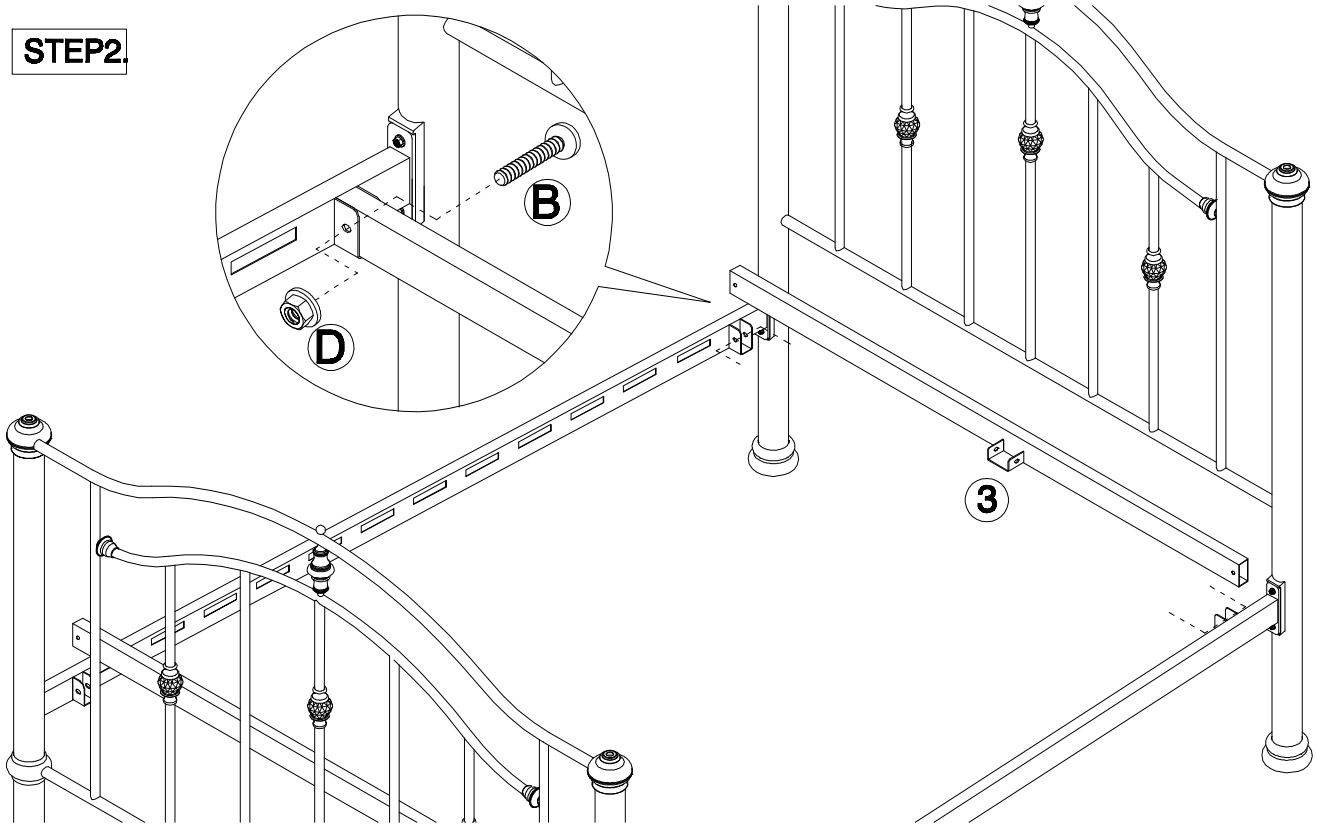

ASHLEY 120cm to 180cm BED

ASSEMBLY INSTRUCTIONS

Serenne
FURNISHINGS

CARE INSTRUCTIONS

- Wipe clean using a soft damp cloth followed by a dry cloth.
- Do not use abrasives or cleaning products which may contain ammonia or solvents.
- Take care when handling or moving the furniture. Careless handling can damage furniture, try to lift rather than drag.

PARTS LIST

HARDWARE LIST

STEP1.

STEP 2.

STEP 3.

STEP 4.

STEP 5.

STEP 6.