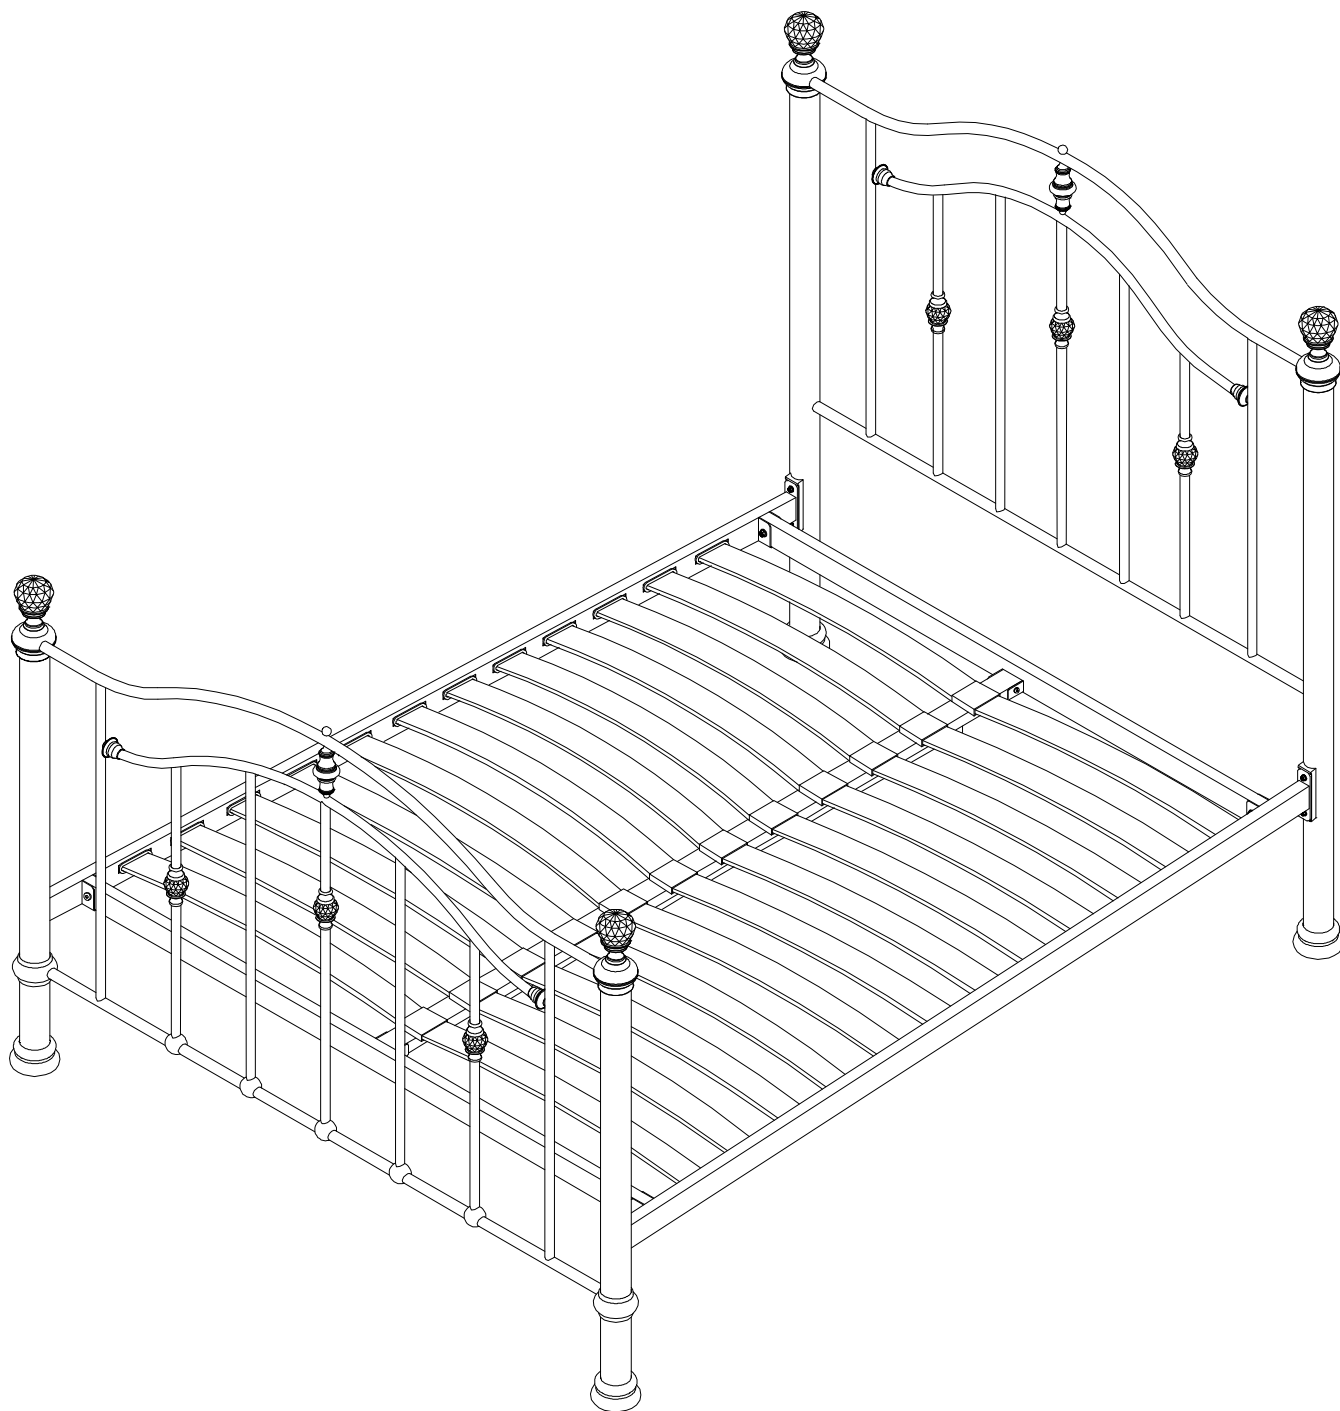

ASHLEY 120cm to 180cm BED

ASSEMBLY INSTRUCTIONS

Serenne
FURNISHINGS

CARE INSTRUCTIONS

- Wipe clean using a soft damp cloth followed by a dry cloth.
- Do not use abrasives or cleaning products which may contain ammonia or solvents.
- Take care when handling or moving the furniture. Careless handling can damage furniture, try to lift rather than drag.

PARTS LIST

HARDWARE LIST

STEP1.

STEP 2.

STEP 3.

STEP 4.

STEP 5.

STEP 6.