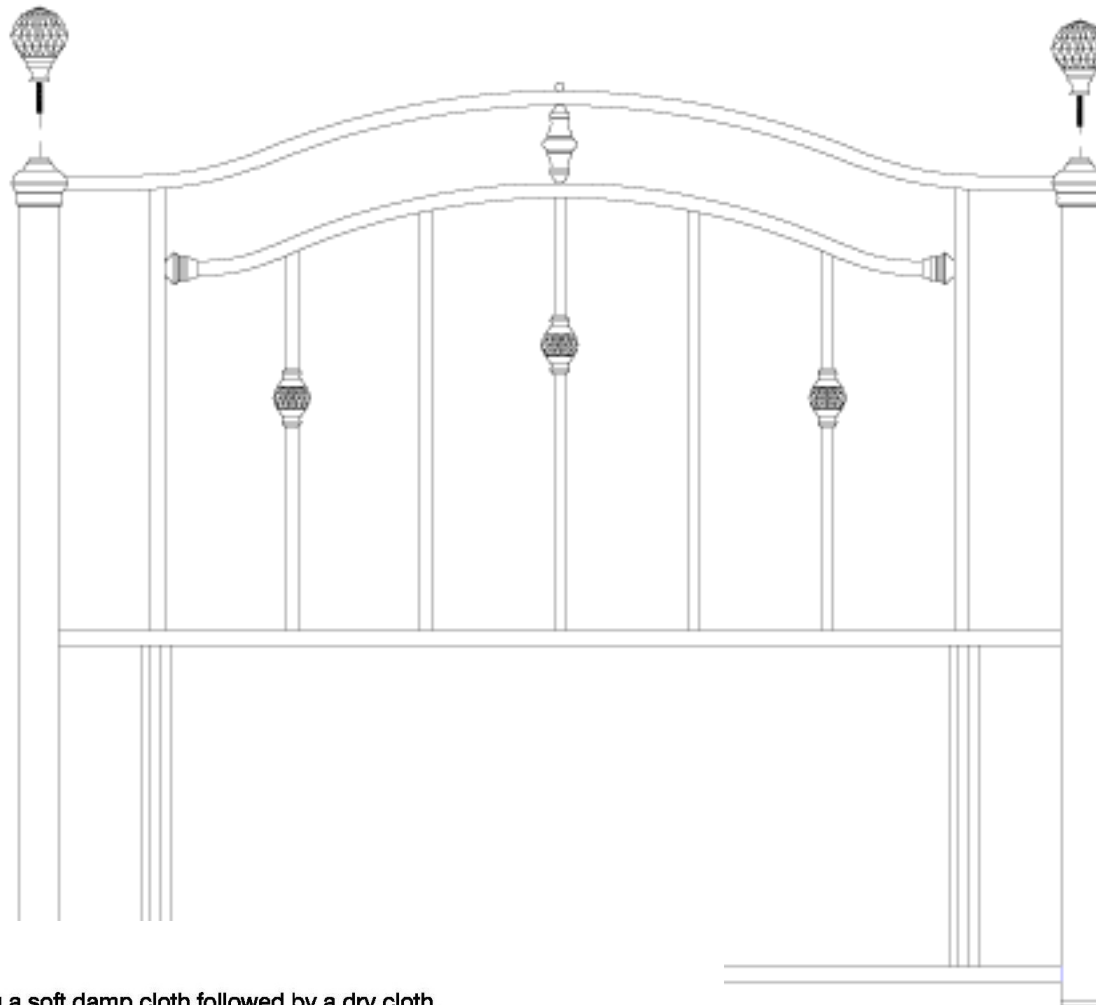

ASHLEY HEADBOARD ALL SIZES ASSEMBLY INSTRUCTIONS

Serene
FURNISHINGS

CARE INSTRUCTIONS

- Wipe clean using a soft damp cloth followed by a dry cloth.
- Do not use abrasives or cleaning products which may contain ammonia or solvents.
- Take care when handling or moving the furniture. Careless handling can damage furniture, try to lift rather than drag.